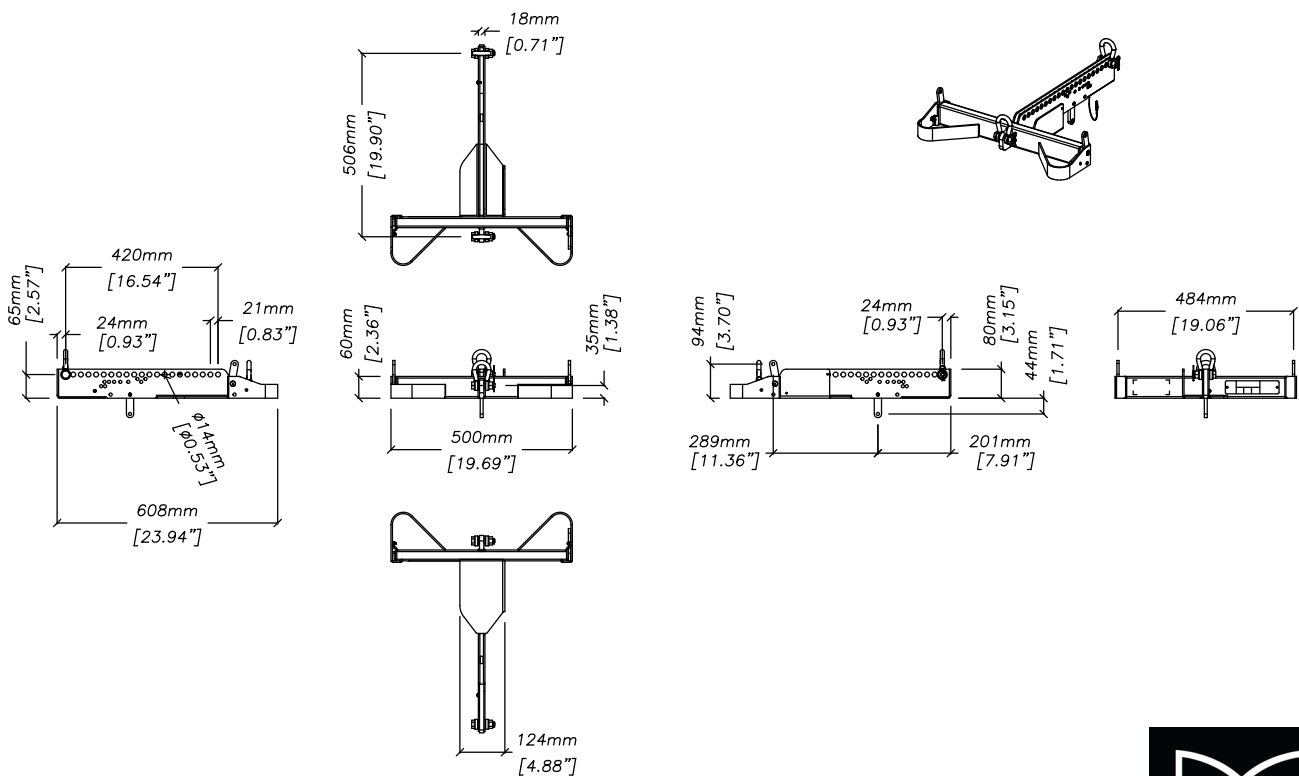

### Contents

- 1 x flying frame
- 2 x 1.5t shackles
- 1 x fly pin

### Technical Specifications

WEIGHT	7kgs (15.4lbs)
MATERIAL	Weatherised polyster powder coated steel