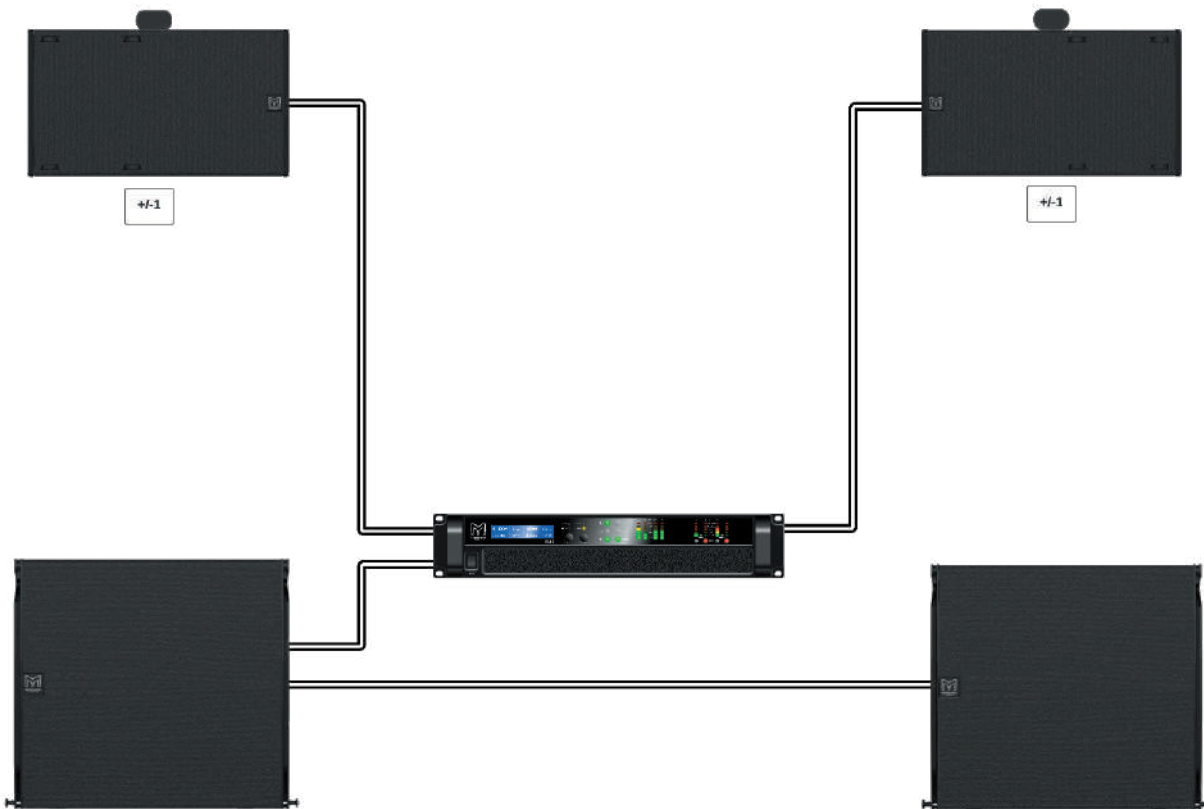

TORUS

System Configurations and Kit List

Small 'pop up' compact and portable

Kit List

- 2 x SXCF118(SXC118)
- 2 x ASF20071
- 2 x T12POLERIG
- 2 x T1230
- 1 x iK42
- 2 x PWA00240 Signal to Subs
- 2 x PWA00241 Signal to Cabinet

TORUS

System Configurations and Kit List

Small portable corporate event / worship space / live production

Kit List

- 2 x SXCF118(SXC118)
- 2 x T12SBAR
- 2 x T1230
- 1 x iK42
- 2 x PWA00240 Signal to Subs
- 2 x PWA00241 Signal to Cabinet

TORUS

System Configurations and Kit List

Portable 'no fly' events / DJ monitor setups / small full production venues. **30° vertical coverage** - system placed at ground level.

Kit List

- 4 x SXCF118
- 2 x SXCF118OUTRIG
- 2 x T12GSRIG
- 4 x T1215
- 2 x iK42
- 2 x PWA00239 SUB Links
- 2 x PWA00238 Cabinet Links
- 2 x PWA00240 Signal to SUB
- 2 x PWA00241 Signal to Cabinet

TORUS

System Configurations and Kit List

Portable 'no fly' events / DJ monitor setups / small full production venues. **45° vertical coverage – system placed on stage or riser.**

Kit List

- 4 x SXCF118
- 2 x SXCF118OUTRIG
- 2 x T12GSRIG
- 2 x T1215
- 2 x T1230
- 2 x iK42
- 2 x PWA00239 SUB Links
- 2 x PWA00238 Cabinet Links
- 2 x PWA00240 Signal to SUB
- 2 x PWA00241 Signal to Cabinet