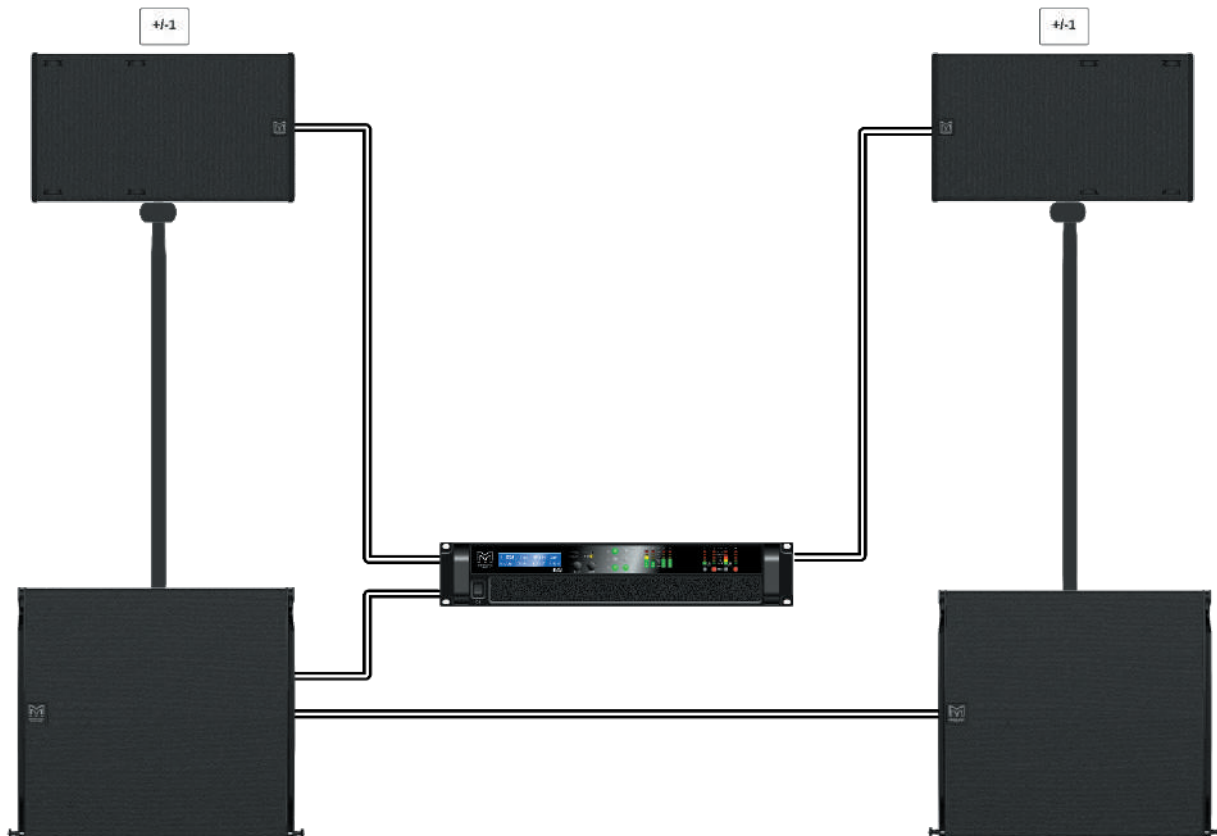

TORUS

System Configurations and Kit List

Small 'pop up' compact and portable

Kit List

- 2 x SXCF118(SXC118)
- 2 x ASF20071
- 2 x T12POLERIG
- 2 x T1230
- 1 x iK42
- 2 x PWA00240 Signal to Subs
- 2 x PWA00241 Signal to Cabinet

TORUS

System Configurations and Kit List

Small portable corporate event / worship space / live production

Kit List

- 2 x SXCF118(SXC118)
- 2 x T12SBAR
- 2 x T1230
- 1 x iK42
- 2 x PWA00240 Signal to Subs
- 2 x PWA00241 Signal to Cabinet

TORUS

System Configurations and Kit List

Portable 'no fly' events / DJ monitor setups / small full production venues. **30° vertical coverage** - system placed at ground level.

Kit List

- 4 x SXCF118
- 2 x SXCF118OUTRIG
- 2 x T12GSRIG
- 4 x T1215
- 2 x iK42
- 2 x PWA00239 SUB Links
- 2 x PWA00238 Cabinet Links
- 2 x PWA00240 Signal to SUB
- 2 x PWA00241 Signal to Cabinet

TORUS

System Configurations and Kit List

Portable 'no fly' events / DJ monitor setups / small full production venues. **45° vertical coverage – system placed on stage or riser.**

Kit List

- 4 x SXCF118
- 2 x SXCF118OUTRIG
- 2 x T12GSRIG
- 2 x T1215
- 2 x T1230
- 2 x iK42
- 2 x PWA00239 SUB Links
- 2 x PWA00238 Cabinet Links
- 2 x PWA00240 Signal to SUB
- 2 x PWA00241 Signal to Cabinet