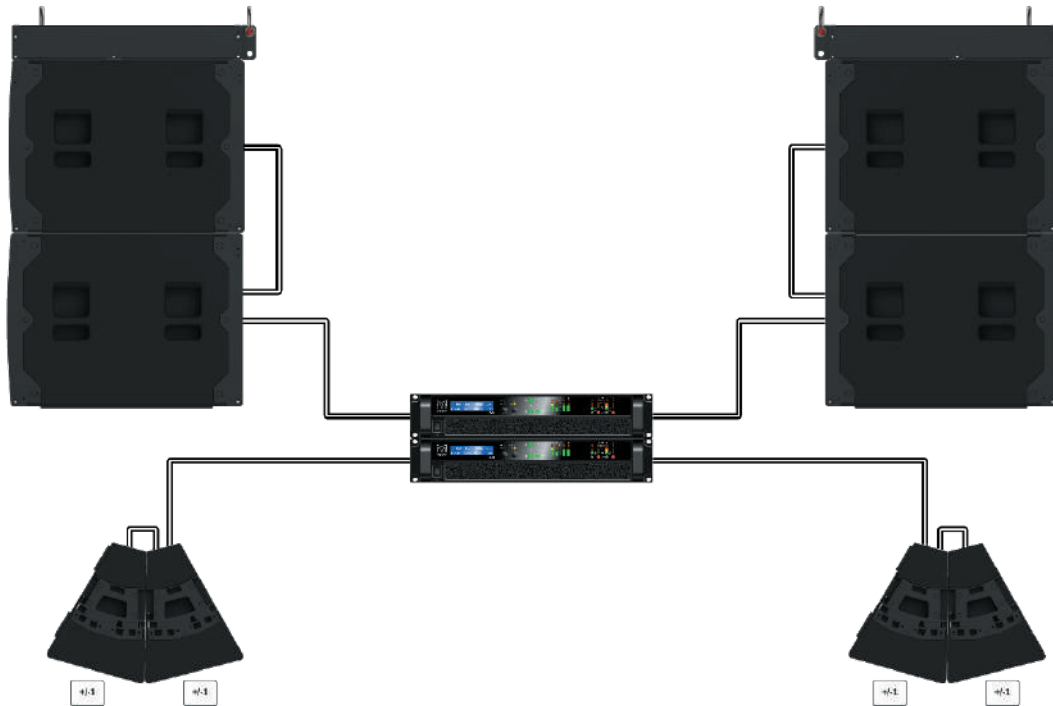

TORUS

System Configurations and Kit List

Portable 'no fly' events / DJ monitor setups / small full production venues. **30° vertical coverage** - system placed at ground level.

Kit List

- 4 x SXCF118
- 2 x SXCF118OUTRIG
- 2 x T12GSRIG
- 4 x T1215
- 2 x iK42
- 2 x PWA00239 SUB Links
- 2 x PWA00238 Cabinet Links
- 2 x PWA00240 Signal to SUB
- 2 x PWA00241 Signal to Cabinet

TORUS

System Configurations and Kit List

Portable 'no fly' events / DJ monitor setups / small full production venues. **45° vertical coverage – system placed on stage or riser.**

Kit List

- 4 x SXCF118
- 2 x SXCF118OUTRIG
- 2 x T12GSRIG
- 2 x T1215
- 2 x T1230
- 2 x iK42
- 2 x PWA00239 SUB Links
- 2 x PWA00238 Cabinet Links
- 2 x PWA00240 Signal to SUB
- 2 x PWA00241 Signal to Cabinet

TORUS

System Configurations and Kit List

45° Wide near field L/R coverage. Small to medium worship or live production.

Kit List

- 2 x WPSGRIDT
- 4 x SXCF118
- 2 x T12HRIG
- 6 x T1215
- 2 x iK42
- 2 x PWA00239 SUB Links
- 4 x PWA00238 Cabinet Links
- 2 x PWA00240 Signal to SUB
- 2 x PWA00241 Signal to Cabinet

TORUS

System Configurations and Kit List

60° Wide near field L/R coverage. Small to medium worship or live production.

Kit List

- 2 x WPSGRIDT
- 4 x SXCF118
- 2 x T12HRIG
- 4 x T1230
- 2 x iK42
- 2 x PWA00239 SUB Links
- 2 x PWA00238 Cabinet Links
- 2 x PWA00240 Signal to SUB
- 2 x PWA00241 Signal to Cabinet