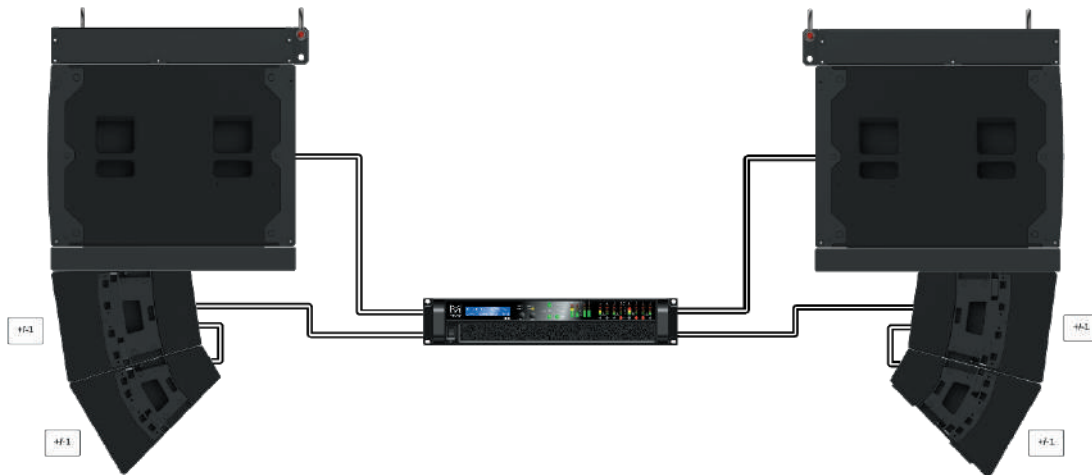

TORUS

System Configurations and Kit List

Portable 'no fly' events / DJ monitor setups / small full production venues. **30° vertical coverage** - system placed at ground level.

Kit List

- 4 x SXCF118
- 2 x SXCF118OUTRIG
- 2 x T12GSRIG
- 4 x T1215
- 2 x iK42
- 2 x PWA00239 SUB Links
- 2 x PWA00238 Cabinet Links
- 2 x PWA00240 Signal to SUB
- 2 x PWA00241 Signal to Cabinet

TORUS

System Configurations and Kit List

Portable 'no fly' events / DJ monitor setups / small full production venues. **45° vertical coverage – system placed on stage or riser.**

Kit List

- 4 x SXCF118
- 2 x SXCF118OUTRIG
- 2 x T12GSRIG
- 2 x T1215
- 2 x T1230
- 2 x iK42
- 2 x PWA00239 SUB Links
- 2 x PWA00238 Cabinet Links
- 2 x PWA00240 Signal to SUB
- 2 x PWA00241 Signal to Cabinet

TORUS

System Configurations and Kit List

Small to medium installed or touring live sound. Simple LR coverage.

Kit List

- 2 x WPSGRIDT
- 2 x SXCF118
- 2 x T12TRIG
- 2 x T1215
- 2 x T1230
- 1 x iK81
- 2 x PWA00238 Cabinet Links
- 2 x PWA00240 Signal to SUB
- 2 x PWA00241 Signal to Cabinet