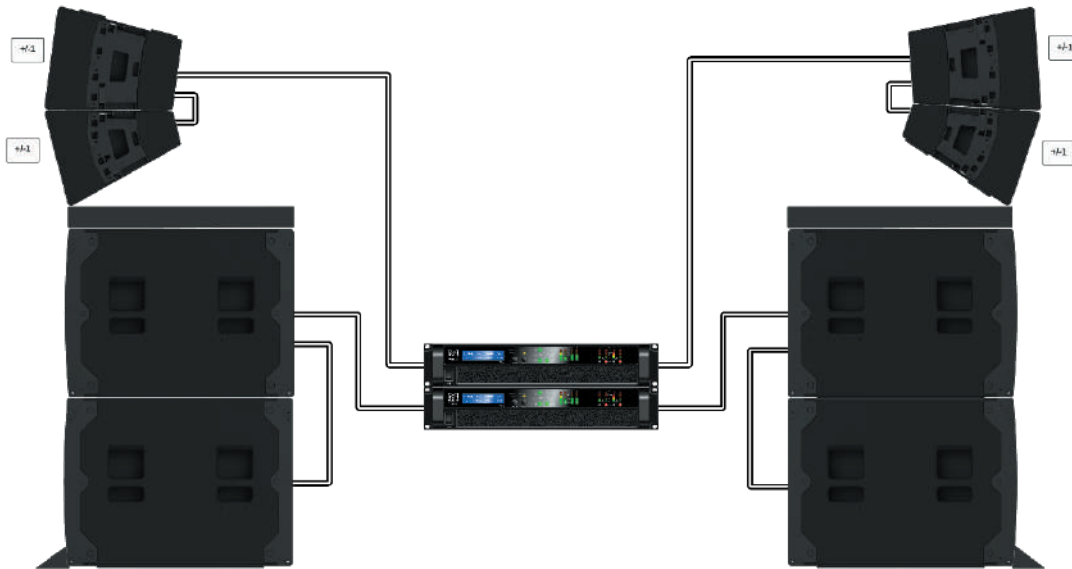

TORUS

System Configurations and Kit List

Small portable corporate event / worship space / live production

Kit List

- 2 x SXCF118(SXC118)
- 2 x T12SBAR
- 2 x T1230
- 1 x iK42
- 2 x PWA00240 Signal to Subs
- 2 x PWA00241 Signal to Cabinet

TORUS

System Configurations and Kit List

Portable 'no fly' events / DJ monitor setups / small full production venues. **30° vertical coverage** - system placed at ground level.

Kit List

- 4 x SXCF118
- 2 x SXCF118OUTRIG
- 2 x T12GSRIG
- 4 x T1215
- 2 x iK42
- 2 x PWA00239 SUB Links
- 2 x PWA00238 Cabinet Links
- 2 x PWA00240 Signal to SUB
- 2 x PWA00241 Signal to Cabinet

TORUS

System Configurations and Kit List

Portable 'no fly' events / DJ monitor setups / small full production venues. **45° vertical coverage – system placed on stage or riser.**

Kit List

- 4 x SXCF118
- 2 x SXCF118OUTRIG
- 2 x T12GSRIG
- 2 x T1215
- 2 x T1230
- 2 x iK42
- 2 x PWA00239 SUB Links
- 2 x PWA00238 Cabinet Links
- 2 x PWA00240 Signal to SUB
- 2 x PWA00241 Signal to Cabinet

TORUS

System Configurations and Kit List

Small to medium installed or touring live sound. Simple LR coverage.

Kit List

- 2 x WPSGRIDT
- 2 x SXCF118
- 2 x T12TRIG
- 2 x T1215
- 2 x T1230
- 1 x iK81
- 2 x PWA00238 Cabinet Links
- 2 x PWA00240 Signal to SUB
- 2 x PWA00241 Signal to Cabinet