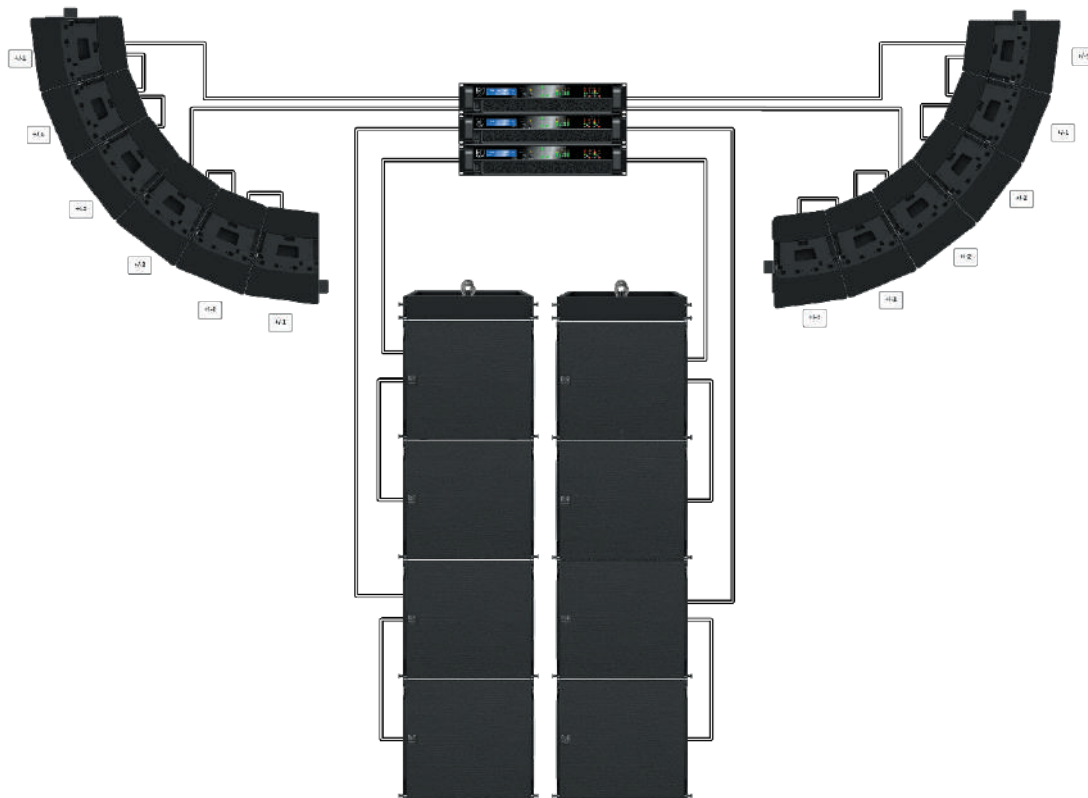

TORUS

System Configurations and Kit List

Large vertically challenging coverage. Stadium stalls or Arena.
(Subs maybe not be applicable.)

Kit List

- 2 x WPSGRIDT
- 8 x SXCF118
- 4 x T12PB
- 12 x T1215
- 3 x iK42
- 4 x PWA00239 SUB Links
- 8 x PWA00238 Cabinet Links
- 4 x PWA00240 Signal to SUB
- 4 x PWA00241 Signal to Cabinet