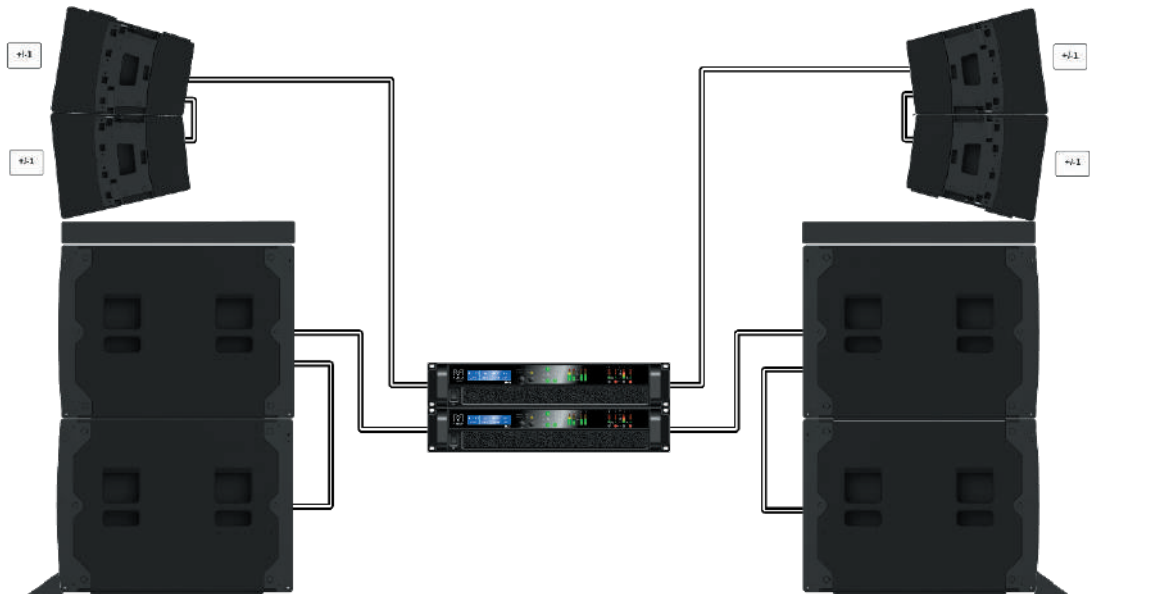

TORUS

System Configurations and Kit List

Small 'pop up' compact and portable

Kit List

- 2 x SXCF118(SXC118)
- 2 x ASF20071
- 2 x T12POLERIG
- 2 x T1230
- 1 x iK42
- 2 x PWA00240 Signal to Subs
- 2 x PWA00241 Signal to Cabinet

TORUS

System Configurations and Kit List

Small portable corporate event / worship space / live production

Kit List

- 2 x SXCF118(SXC118)
- 2 x T12SBAR
- 2 x T1230
- 1 x iK42
- 2 x PWA00240 Signal to Subs
- 2 x PWA00241 Signal to Cabinet

TORUS

System Configurations and Kit List

Portable 'no fly' events / DJ monitor setups / small full production venues. **30° vertical coverage** - system placed at ground level.

Kit List

- 4 x SXCF118
- 2 x SXCF118OUTRIG
- 2 x T12GSRIG
- 4 x T1215
- 2 x iK42
- 2 x PWA00239 SUB Links
- 2 x PWA00238 Cabinet Links
- 2 x PWA00240 Signal to SUB
- 2 x PWA00241 Signal to Cabinet

TORUS

System Configurations and Kit List

Portable 'no fly' events / DJ monitor setups / small full production venues. **45° vertical coverage – system placed on stage or riser.**

Kit List

- 4 x SXCF118
- 2 x SXCF118OUTRIG
- 2 x T12GSRIG
- 2 x T1215
- 2 x T1230
- 2 x iK42
- 2 x PWA00239 SUB Links
- 2 x PWA00238 Cabinet Links
- 2 x PWA00240 Signal to SUB
- 2 x PWA00241 Signal to Cabinet