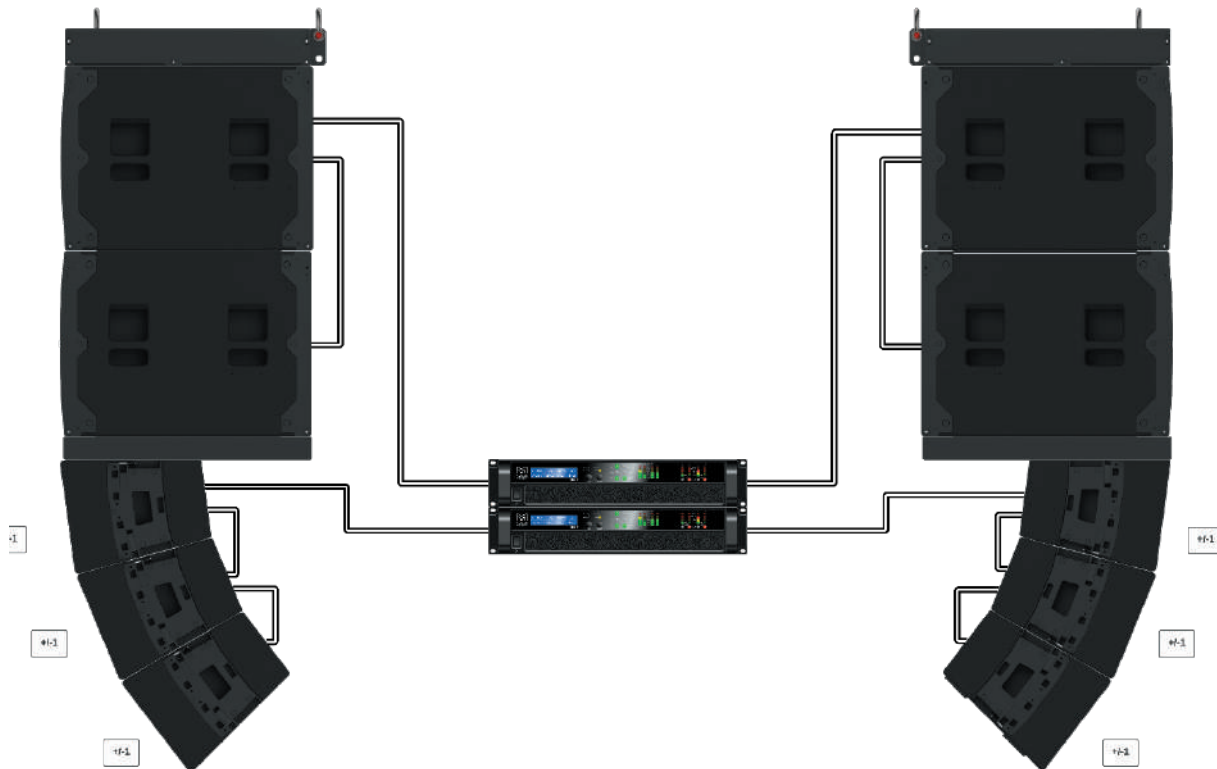

TORUS

System Configurations and Kit List

Medium production venue with vertical coverage requirements,
L / R system.

Kit List

- 2 x WPSGRIDT
- 4 x SXCF118
- 2 x T12TRIG
- 6 x T1215
- 2 x iK42
- 2 x PWA00239 SUB Links
- 4 x PWA00238 Cabinet Links
- 2 x PWA00240 Signal to SUB
- 2 x PWA00241 Signal to Cabinets