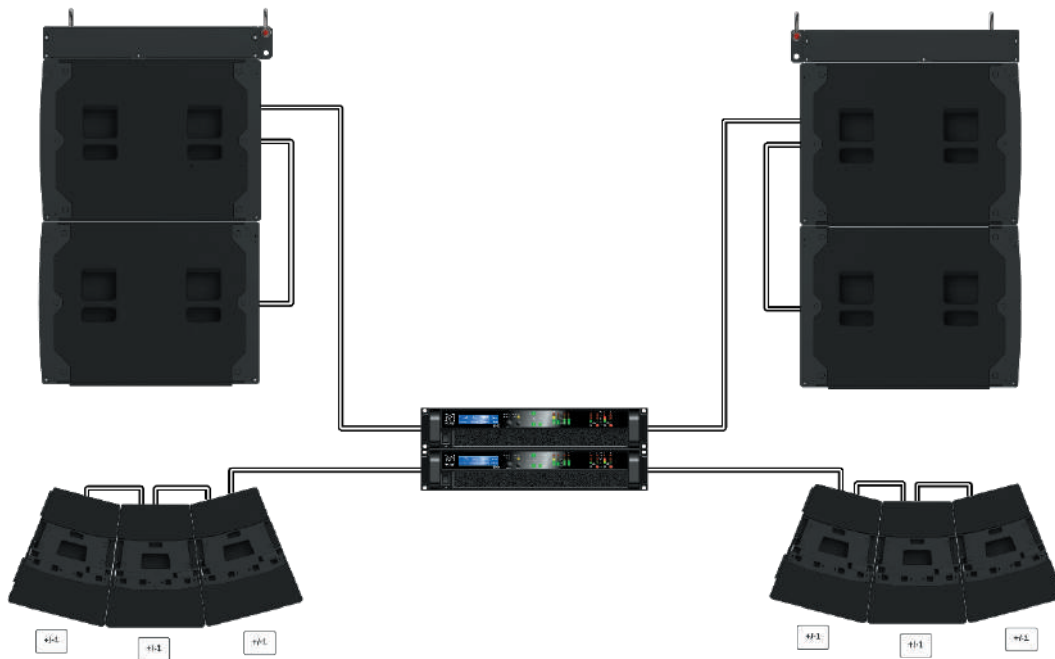

TORUS

System Configurations and Kit List

Portable 'no fly' events / DJ monitor setups / small full production venues. **30° vertical coverage** - system placed at ground level.

Kit List

- 4 x SXCF118
- 2 x SXCF118OUTRIG
- 2 x T12GSRIG
- 4 x T1215
- 2 x iK42
- 2 x PWA00239 SUB Links
- 2 x PWA00238 Cabinet Links
- 2 x PWA00240 Signal to SUB
- 2 x PWA00241 Signal to Cabinet

TORUS

System Configurations and Kit List

Portable 'no fly' events / DJ monitor setups / small full production venues. **45° vertical coverage – system placed on stage or riser.**

Kit List

- 4 x SXCF118
- 2 x SXCF118OUTRIG
- 2 x T12GSRIG
- 2 x T1215
- 2 x T1230
- 2 x iK42
- 2 x PWA00239 SUB Links
- 2 x PWA00238 Cabinet Links
- 2 x PWA00240 Signal to SUB
- 2 x PWA00241 Signal to Cabinet

TORUS

System Configurations and Kit List

Small to medium installed or touring live sound. Simple LR coverage.

Kit List

- 2 x WPSGRIDT
- 2 x SXCF118
- 2 x T12TRIG
- 2 x T1215
- 2 x T1230
- 1 x iK81
- 2 x PWA00238 Cabinet Links
- 2 x PWA00240 Signal to SUB
- 2 x PWA00241 Signal to Cabinet

TORUS

System Configurations and Kit List

45° Wide near field L/R coverage. Small to medium worship or live production.

Kit List

- 2 x WPSGRIDT
- 4 x SXCF118
- 2 x T12HRIG
- 6 x T1215
- 2 x iK42
- 2 x PWA00239 SUB Links
- 4 x PWA00238 Cabinet Links
- 2 x PWA00240 Signal to SUB
- 2 x PWA00241 Signal to Cabinet