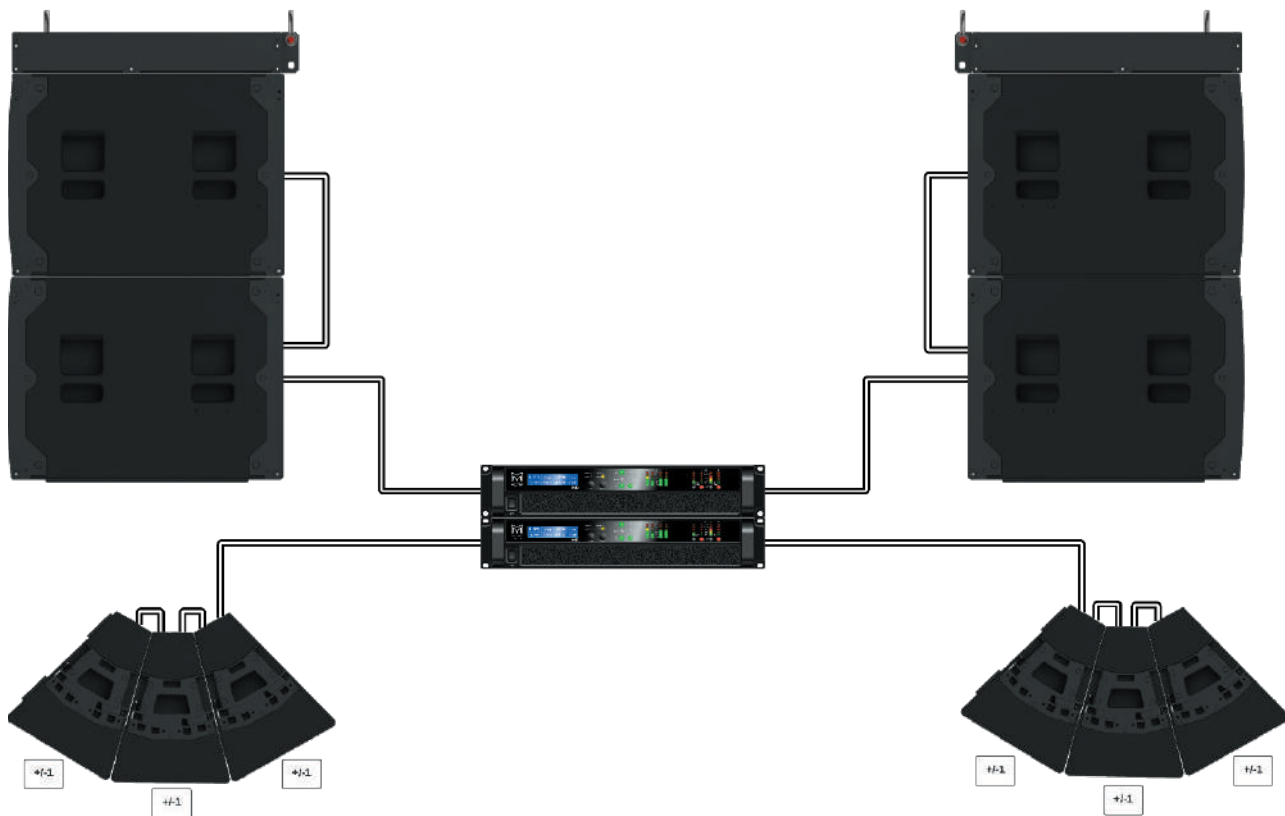

TORUS

System Configurations and Kit List

60° Wide near field L/R coverage. Small to medium worship or live production.

Kit List

- 2 x WPSGRIDT
- 4 x SXCF118
- 2 x T12HRIG
- 4 x T1230
- 2 x iK42
- 2 x PWA00239 SUB Links
- 2 x PWA00238 Cabinet Links
- 2 x PWA00240 Signal to SUB
- 2 x PWA00241 Signal to Cabinet

TORUS

System Configurations and Kit List

90° Wide near field L/R coverage. Small to medium worship or live production.

Kit List

- 2 x WPSGRIDT
- 4 x SXCF118
- 2 x T12HRIG
- 6 x T1230
- 2 x iK42
- 2 x PWA00239 SUB Links
- 4 x PWA00238 Cabinet Links
- 2 x PWA00240 Signal to SUB
- 2 x PWA00241 Signal to Cabinet