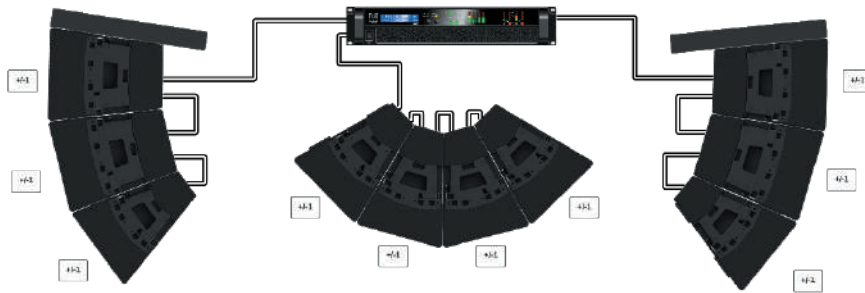

TORUS

System Configurations and Kit List

90° Wide near field L/R coverage. Small to medium worship or live production.

Kit List

- 2 x WPSGRIDT
- 4 x SXCF118
- 2 x T12HRIG
- 6 x T1230
- 2 x iK42
- 2 x PWA00239 SUB Links
- 4 x PWA00238 Cabinet Links
- 2 x PWA00240 Signal to SUB
- 2 x PWA00241 Signal to Cabinet

TORUS

System Configurations and Kit List

Medium production venue with vertical coverage requirements,
L / R system.

Kit List

- 2 x WPSGRIDT
- 4 x SXCF118
- 2 x T12TRIG
- 6 x T1215
- 2 x iK42
- 2 x PWA00239 SUB Links
- 4 x PWA00238 Cabinet Links
- 2 x PWA00240 Signal to SUB
- 2 x PWA00241 Signal to Cabinets

TORUS

System Configurations and Kit List

Medium venue with requirements for L-C-R system. Fan / diamond shaped church or theatre.

Kit List

- 6 x SXCF118 (SXC118)
- 2 x T12GRID
- 2 x T12HRIG
- 4 x T1215
- 6 x T1230
- 2 x iK42
- 4 x PWA00239 SUB Links
- 7 x PWA00238 Cabinet Links
- 2 x PWA00240 Signal to SUB
- 3 x PWA00241 Signal to Cabinet