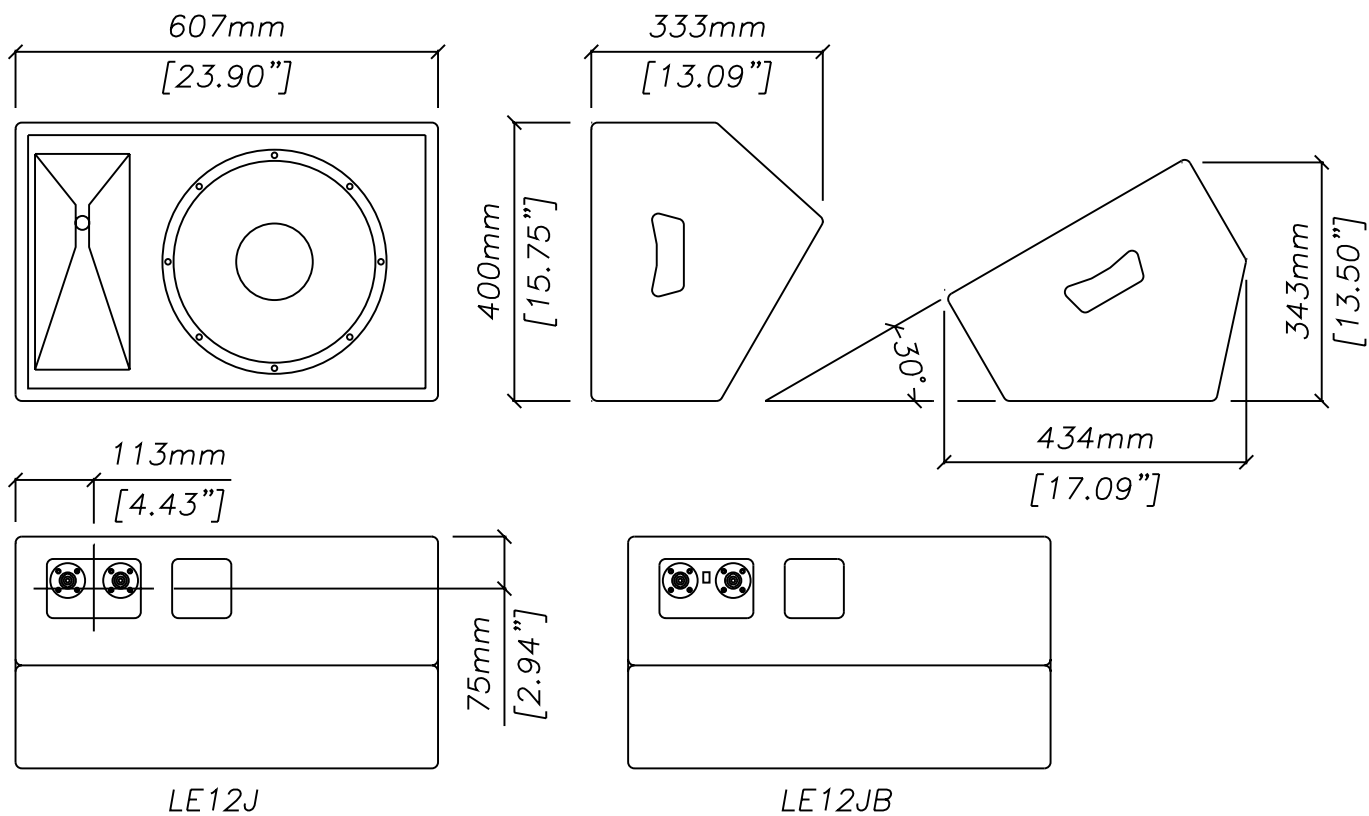

LE12J/LE12JB

LE12J

LE12JB

LE12J/LE12JB

All information Copyright © 2001 Martin Audio Ltd.

Trade Descriptions Act: Due to Martin Audio's policy of continuing improvement, we reserve the right to alter these specifications without prior notice.