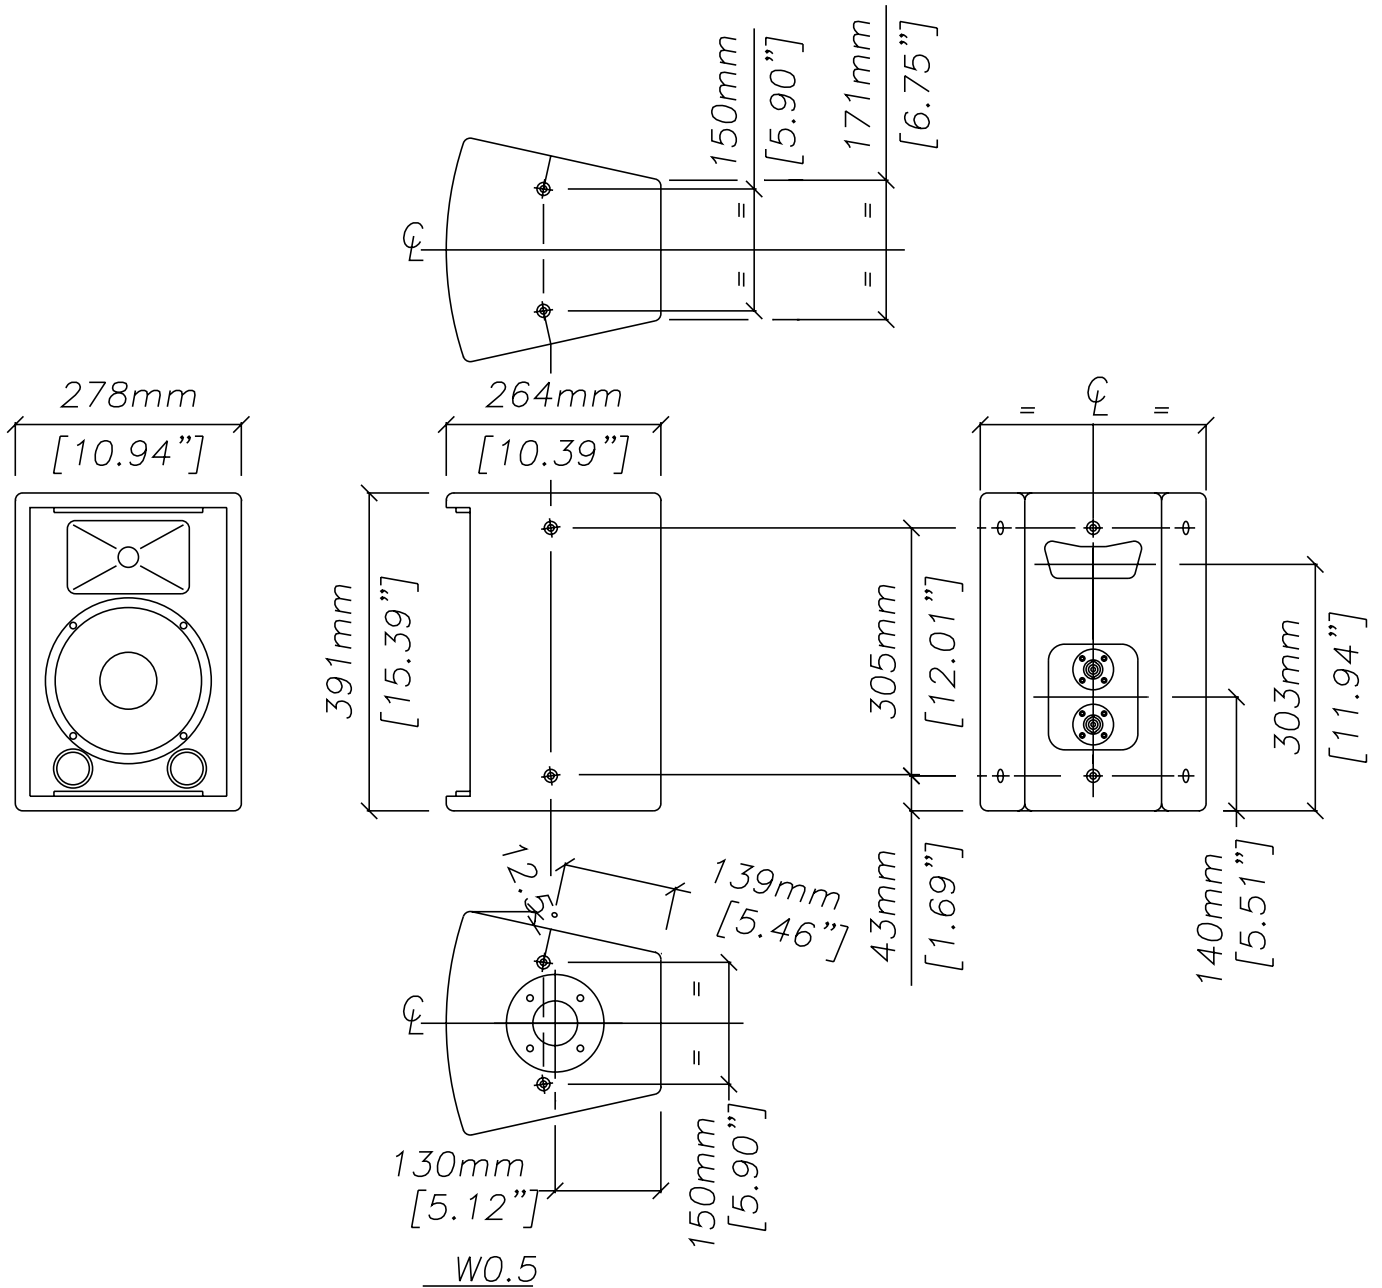

W0.5

All information Copyright © 2001 Martin Audio Ltd.

Trade Descriptions Act: Due to Martin Audio's policy of continuing improvement, we reserve the right to alter these specifications without prior notice.