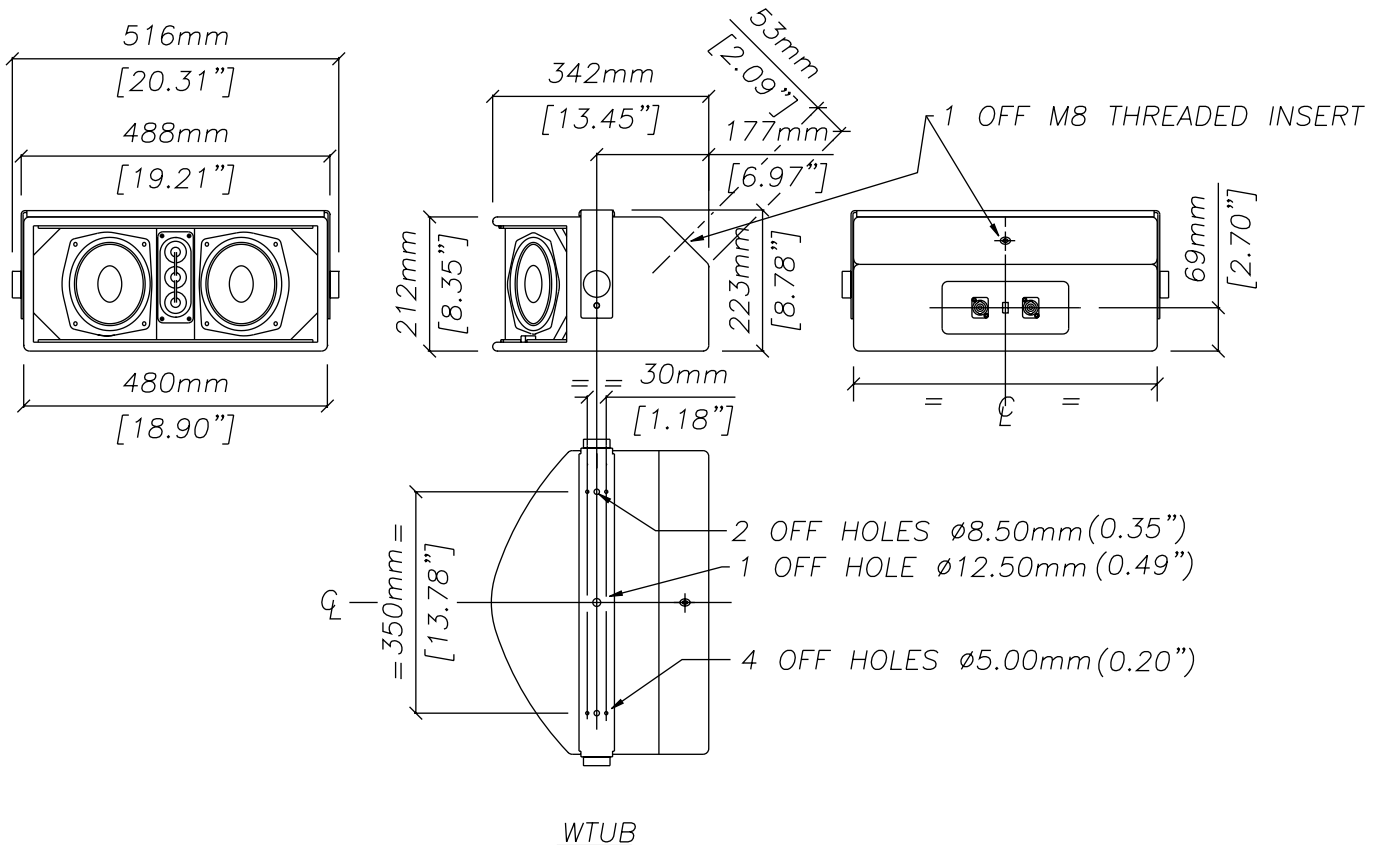

WT UB

All information Copyright © 2001 Martin Audio Ltd.

Trade Descriptions Act: Due to Martin Audio's policy of continuing improvement, we reserve the right to alter these specifications without prior notice.