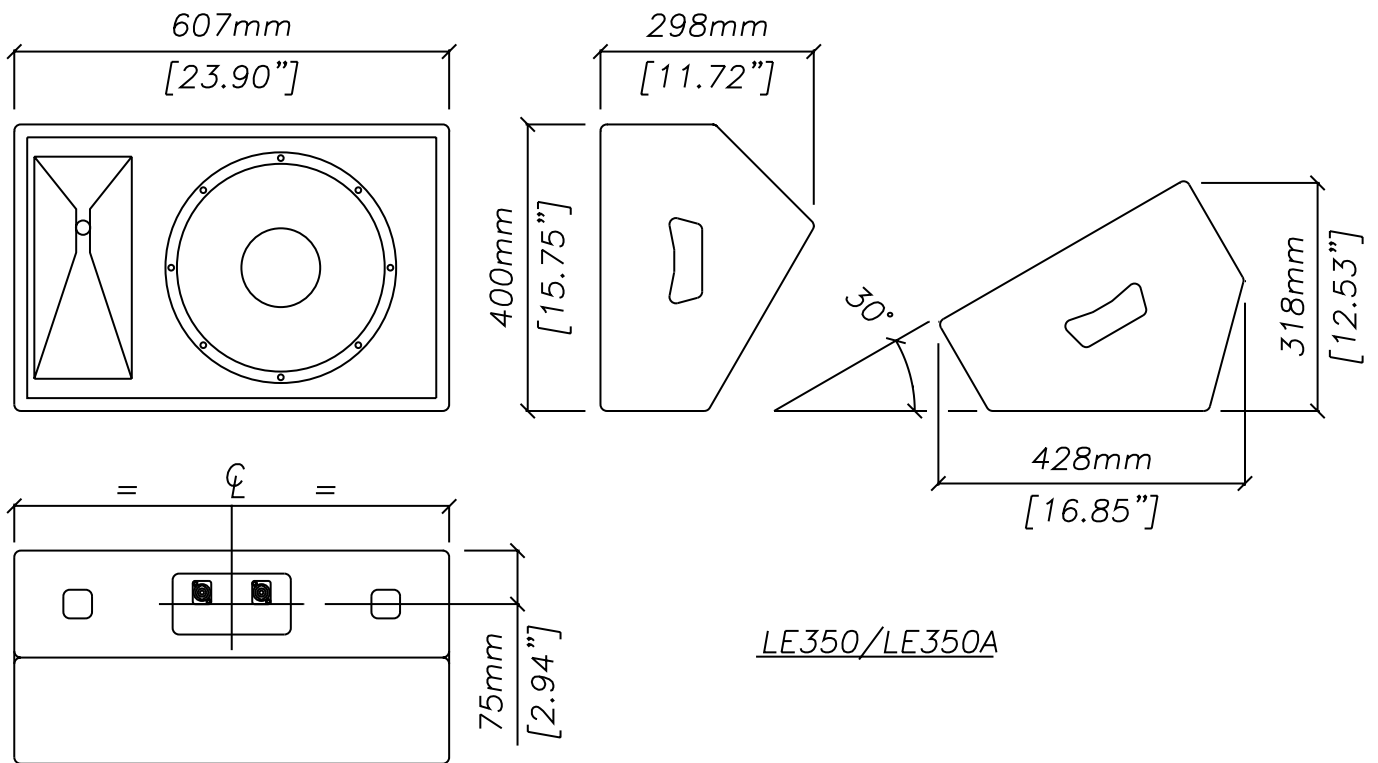

LE350/LE350A

All information Copyright © 2001 Martin Audio Ltd.

Trade Descriptions Act: Due to Martin Audio's policy of continuing improvement, we reserve the right to alter these specifications without prior notice.