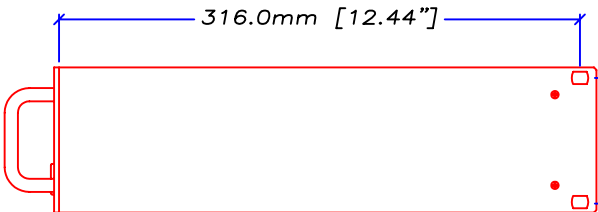

30.0mm [1.18"]

326.0mm [12.83"]

434.0mm [17.09"]

430.0mm [16.93"]

AC LEAD LENGTH =
1800mm(71")

3.0mm [0.12"]

76.2mm [3.00"]

316.0mm [12.44"]

482.6mm [19.00"]

88.0mm(2U)