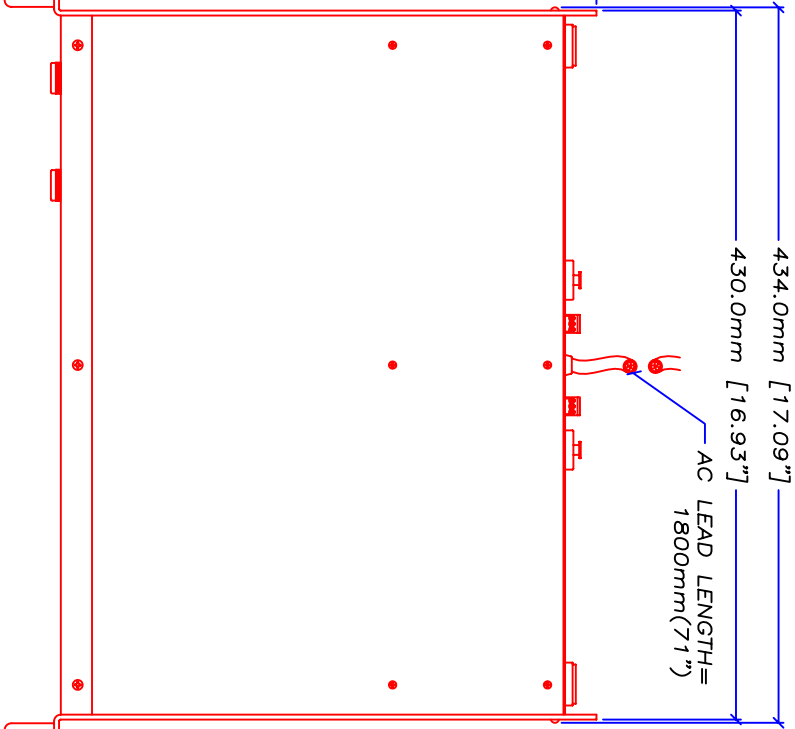

30.0mm [1.18"]

326.0mm [12.83"]

434.0mm [17.09"]

430.0mm [16.93"]

AC LEAD LENGTH =
1800mm(71")

3.0mm [0.12"]

76.2mm [3.00"]

316.0mm [12.44"]

482.6mm [19.00"]

88.0mm(2U)